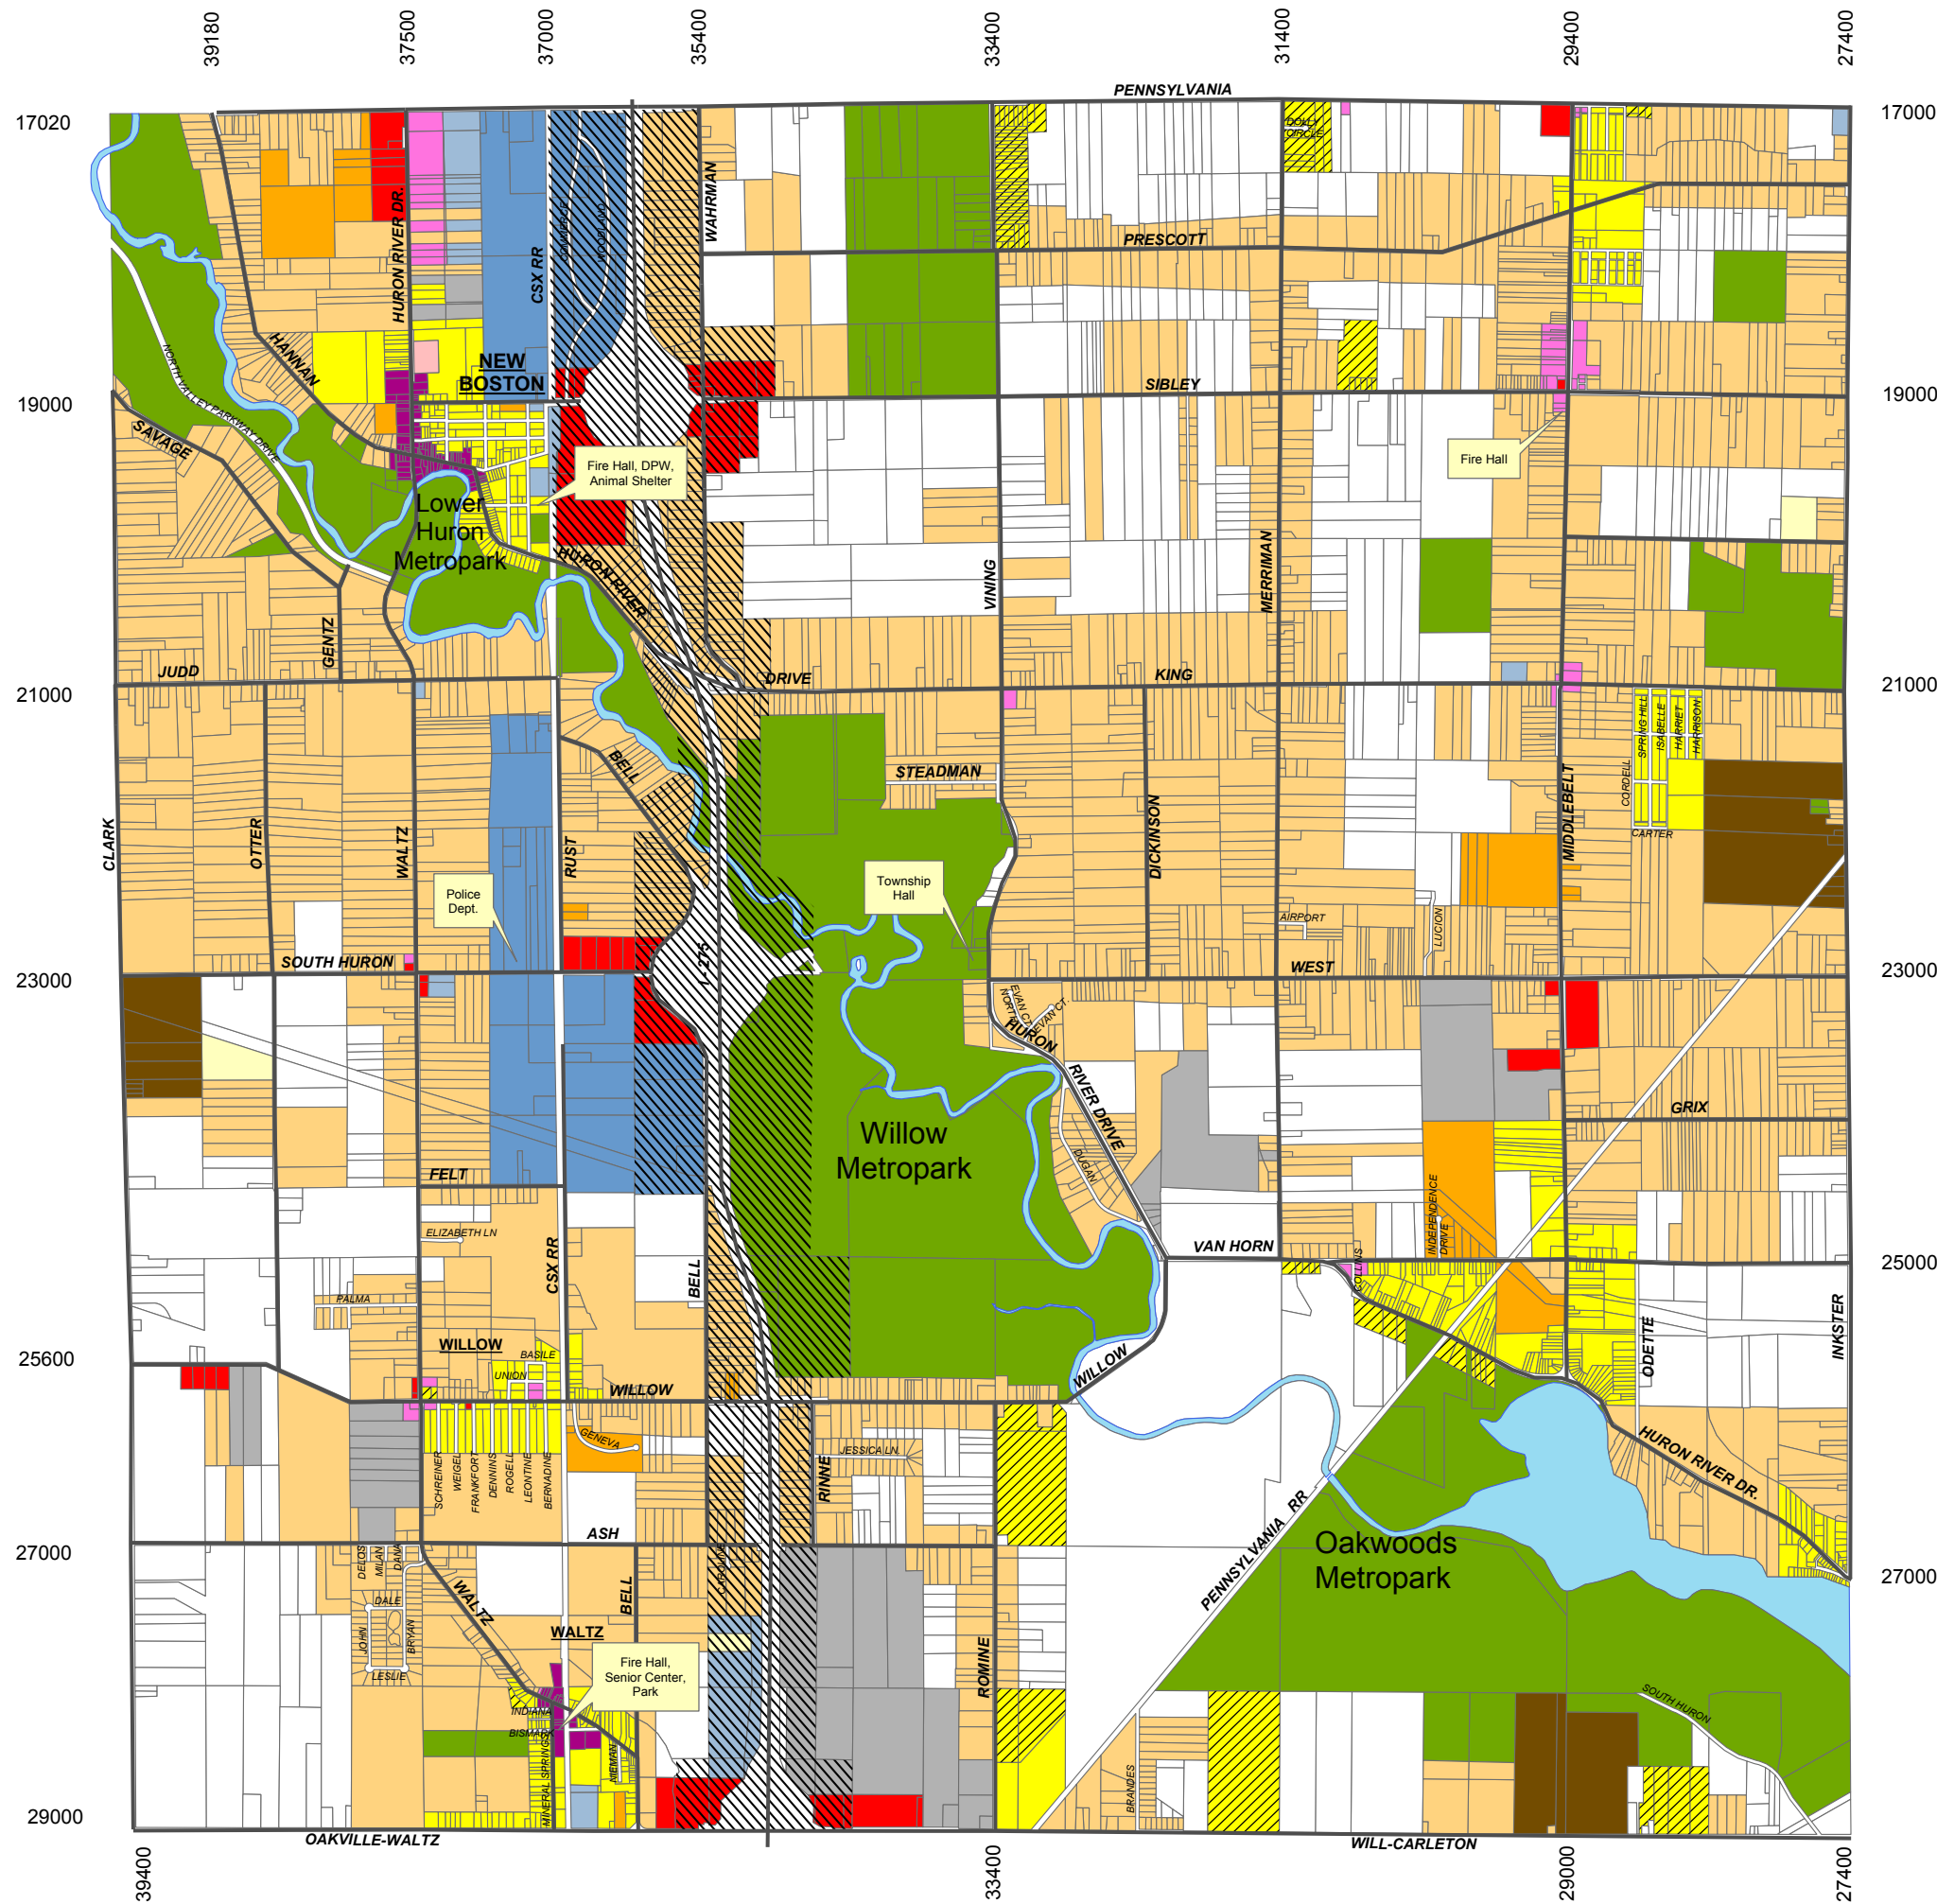

HURON TOWNSHIP ZONING DISTRICTS

LEGEND

- AG Agricultural
- RR Rural Residential
- R-1 Suburban Residential
- R-2 Low Density Residential
- R-3 Medium Density Residential
- RM Multiple Family Residential
- MHP Manufactured Housing Park
- OP Office and Professional
- CBD Central Business District
- B-1 Local Business
- B-2 General Business
- I-1 Light Industrial
- I-2 Heavy Industrial
- SP Special Purpose
- PUD Planned Unit Development
- I-275 Overlay Signage District

NEW BOSTON AREA

Plot Generation: November 17, 2008