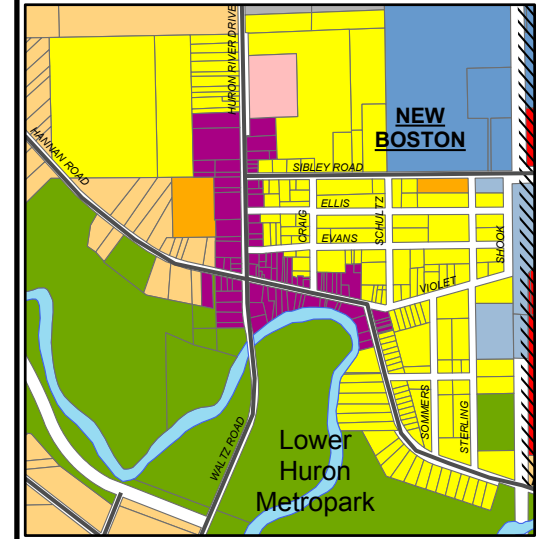

HURON TOWNSHIP ZONING DISTRICTS

LEGEND

- AG Agricultural
- RR Rural Residential
- R-1 Suburban Residential
- R-2 Low Density Residential
- R-3 Medium Density Residential
- RM Multiple Family Residential
- MHP Manufactured Housing Park
- OP Office and Professional
- CBD Central Business District
- B-1 Local Business
- B-2 General Business
- I-1 Light Industrial
- I-2 Heavy Industrial
- SP Special Purpose
- PUD Planned Unit Development
- I-275 Overlay Signage District

NEW BOSTON AREA

Plot Generation: November 17, 2008